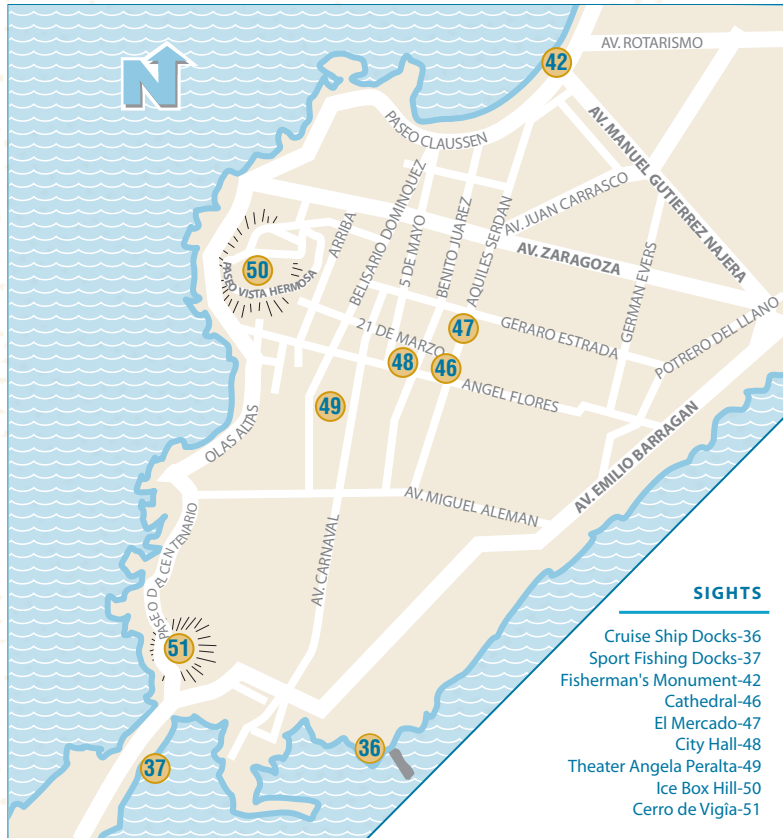

hotels and sights

mazatlán

downtown

SIGHTS

- Cruise Ship Docks-36
- Sport Fishing Docks-37
- Fisherman's Monument-42
- Cathedral-46
- El Mercado-47
- City Hall-48
- Theater Angela Peralta-49
- Ice Box Hill-50
- Cerro de Vigía-51

downtown walking tour

1. Museo de Arqueología, Casa de La Cultura
2. Museo Casa Machado
3. Plazuela Machado

4. Teatro Angela Peralta
5. Plazuela Republica
6. Cathedral of Mazatlán
7. Mercado Pino Suárez
8. Iglesia San José, Liceo Mazatlán